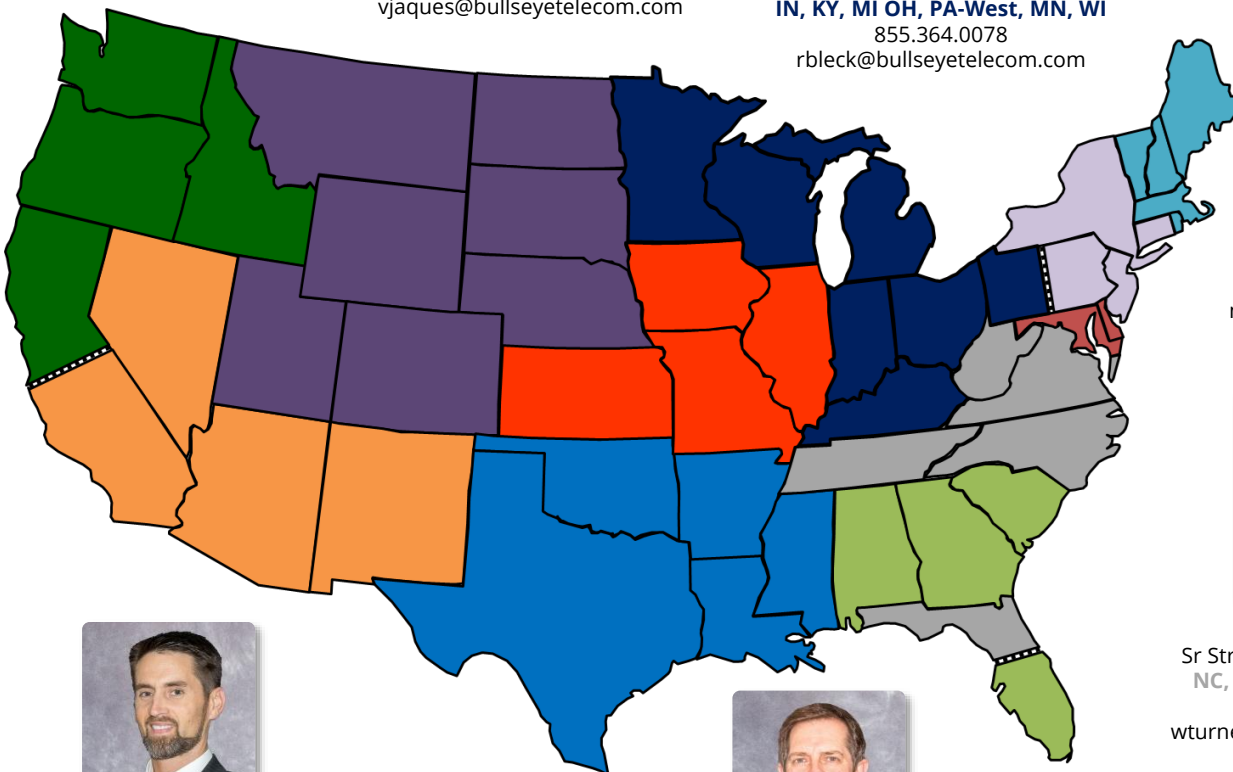

SALES TERRITORIES & CONTACT INFORMATION

Strategic Partner Manager
WA, OR, ID, North CA
972.832.7961
shollins@bullseyetelecom.com

Sr Strategic Partner Manager
CO, NE, ND, SD, UT, MT, WY
888.324.9838
vjaques@bullseyetelecom.com

Strategic Partner Manager
IN, KY, MI OH, PA-West, MN, WI
855.364.0078
rbleck@bullseyetelecom.com

Strategic Partner Manager
MA, ME, NH, RI, VT
214.498.5432
jfriedman@bullseyetelecom.com

Strategic Partner Manager
CT, NJ, NY, PA-East
201.355.5507
mwall@bullseyetelecom.com

Sr Strategic Partner Manager
NC, TN, WV, VA, North FL
866.325.9835
wtturner@bullseyetelecom.com

Strategic Partner Manager
AZ, CA, NM, NV, South CA
480.795.6369
scontadeluci@bullseyetelecom.com

Strategic Partner Manager
AR, LA, MS, OK, TX
469.470.9527
tdool@bullseyetelecom.com

Strategic Partner Manager
IA, IL, MO, KS
816.463.2879
mryan@bullseyetelecom.com

Strategic Partner Manager
AL, South FL, GA, SC
760.665.5162
mallsopp@bullseyetelecom.com